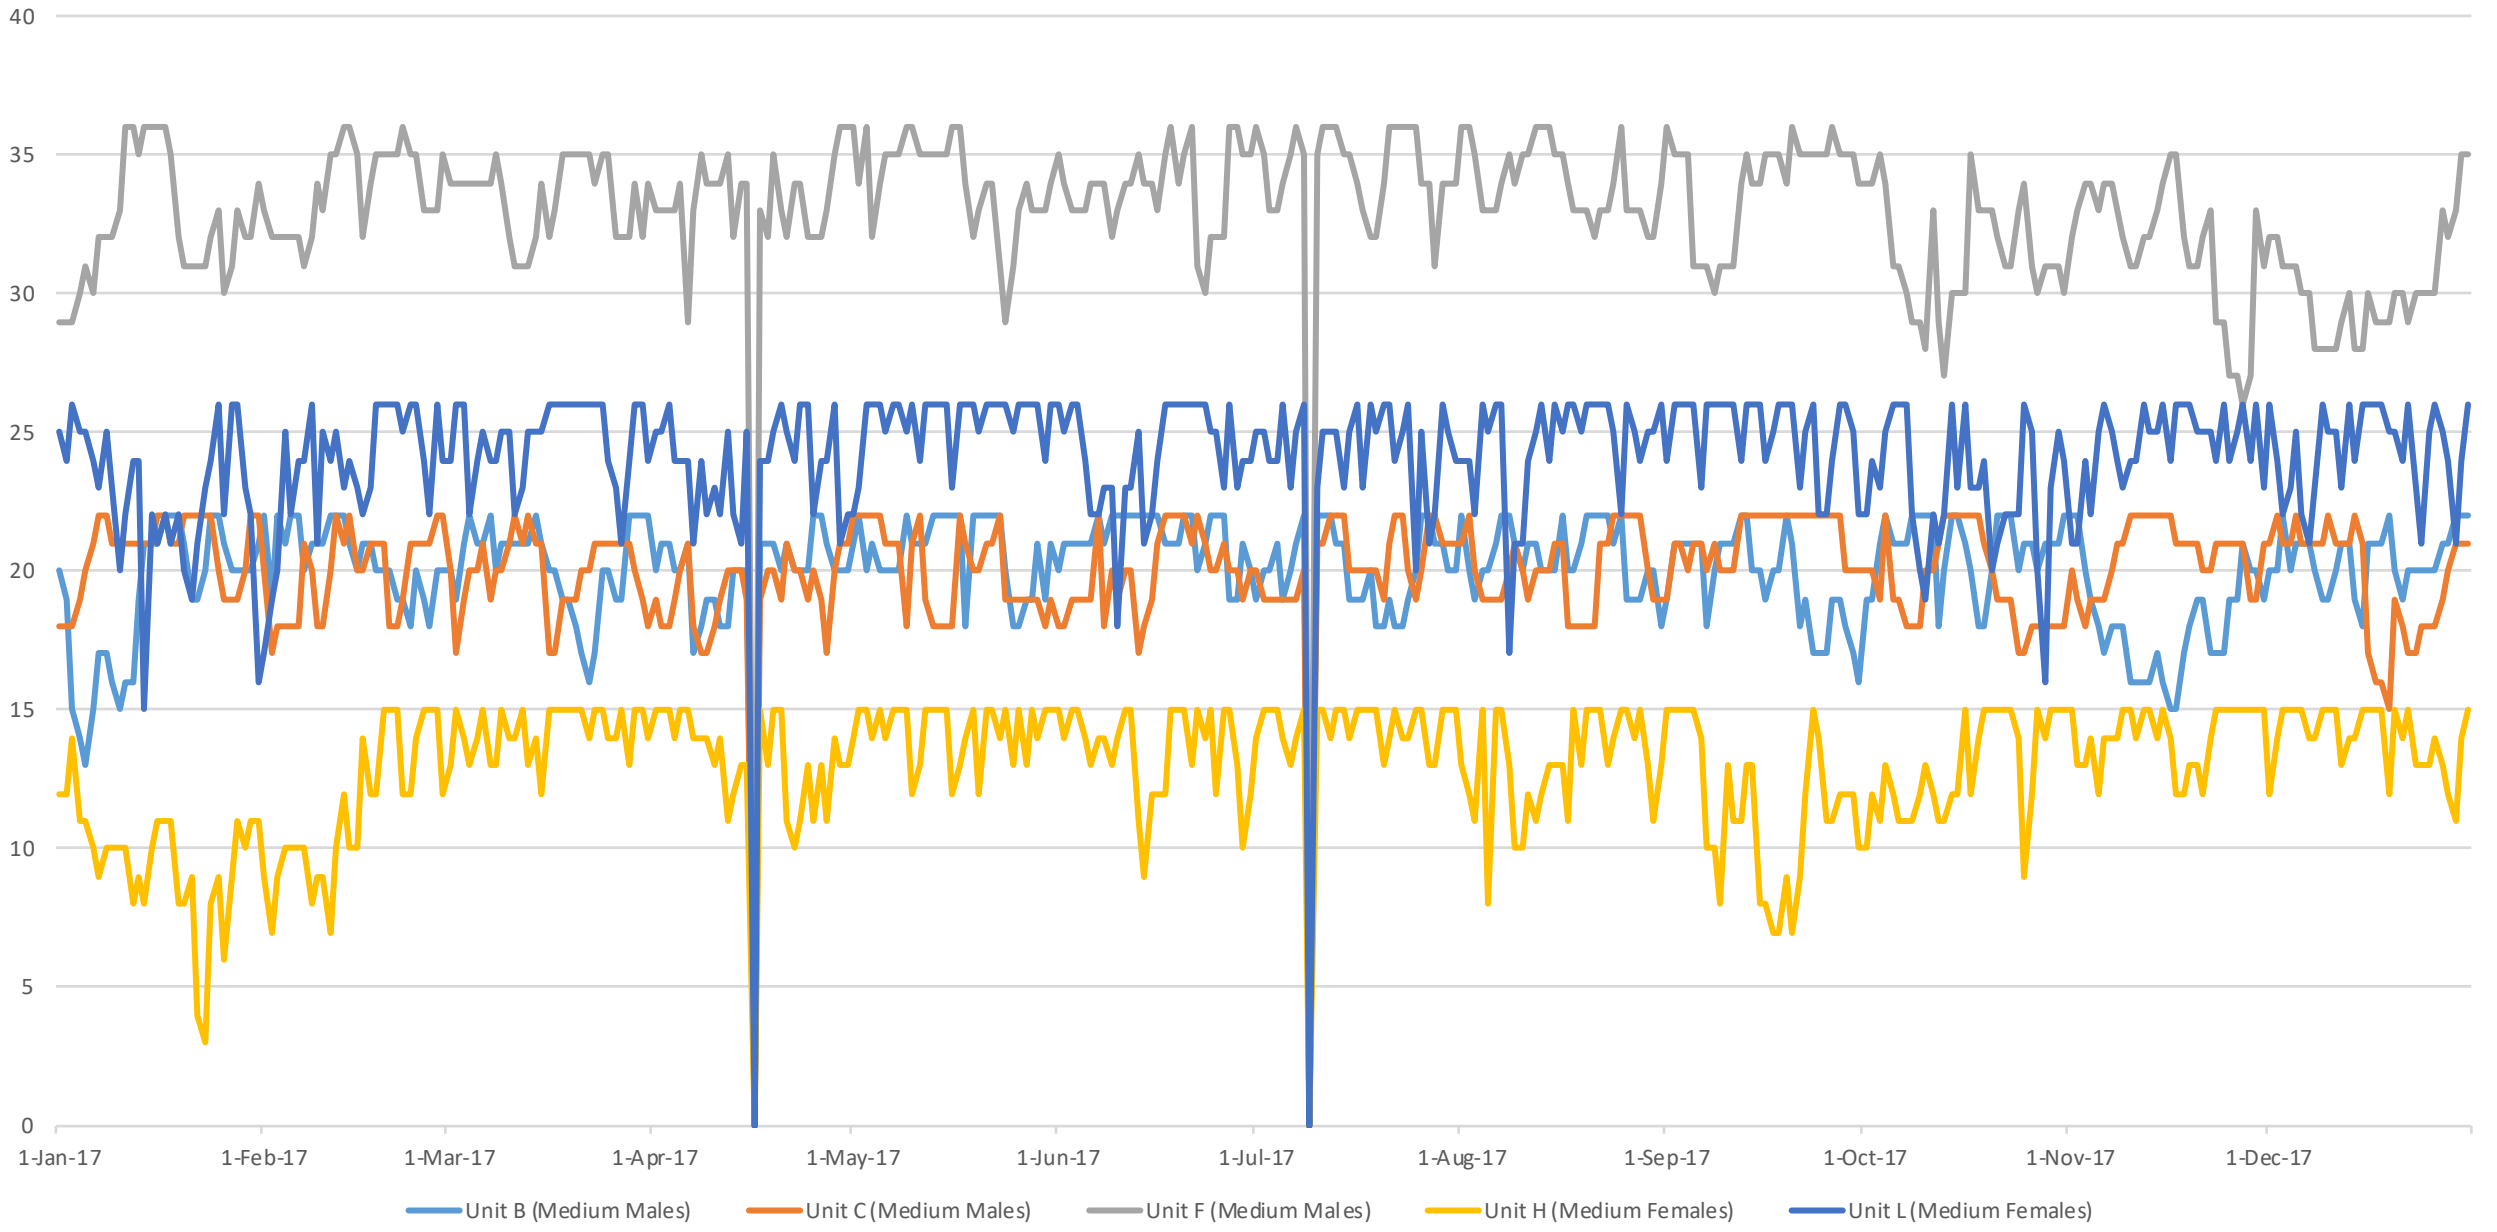

2017 Medium Bed Totals

Unit B Bed Total = 22	Unit C Bed Total = 22	Unit F Bed Total = 36	Total Medium Male Beds = 80
Unit B Average = 19.98	Unit C Average = 20	Unit F Average = 32.87	Total Medium Male Average = 72.85
Unit H Bed Total = 15	Unit L Bed Total = 26		Total Medium Female Beds = 41
Unit H Average = 12.93	Unit L Average = 24.06		Total Medium Female Average = 36.99